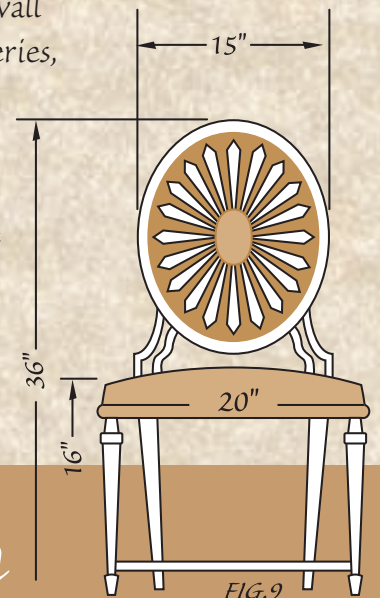

Susan Kelly Interior Design